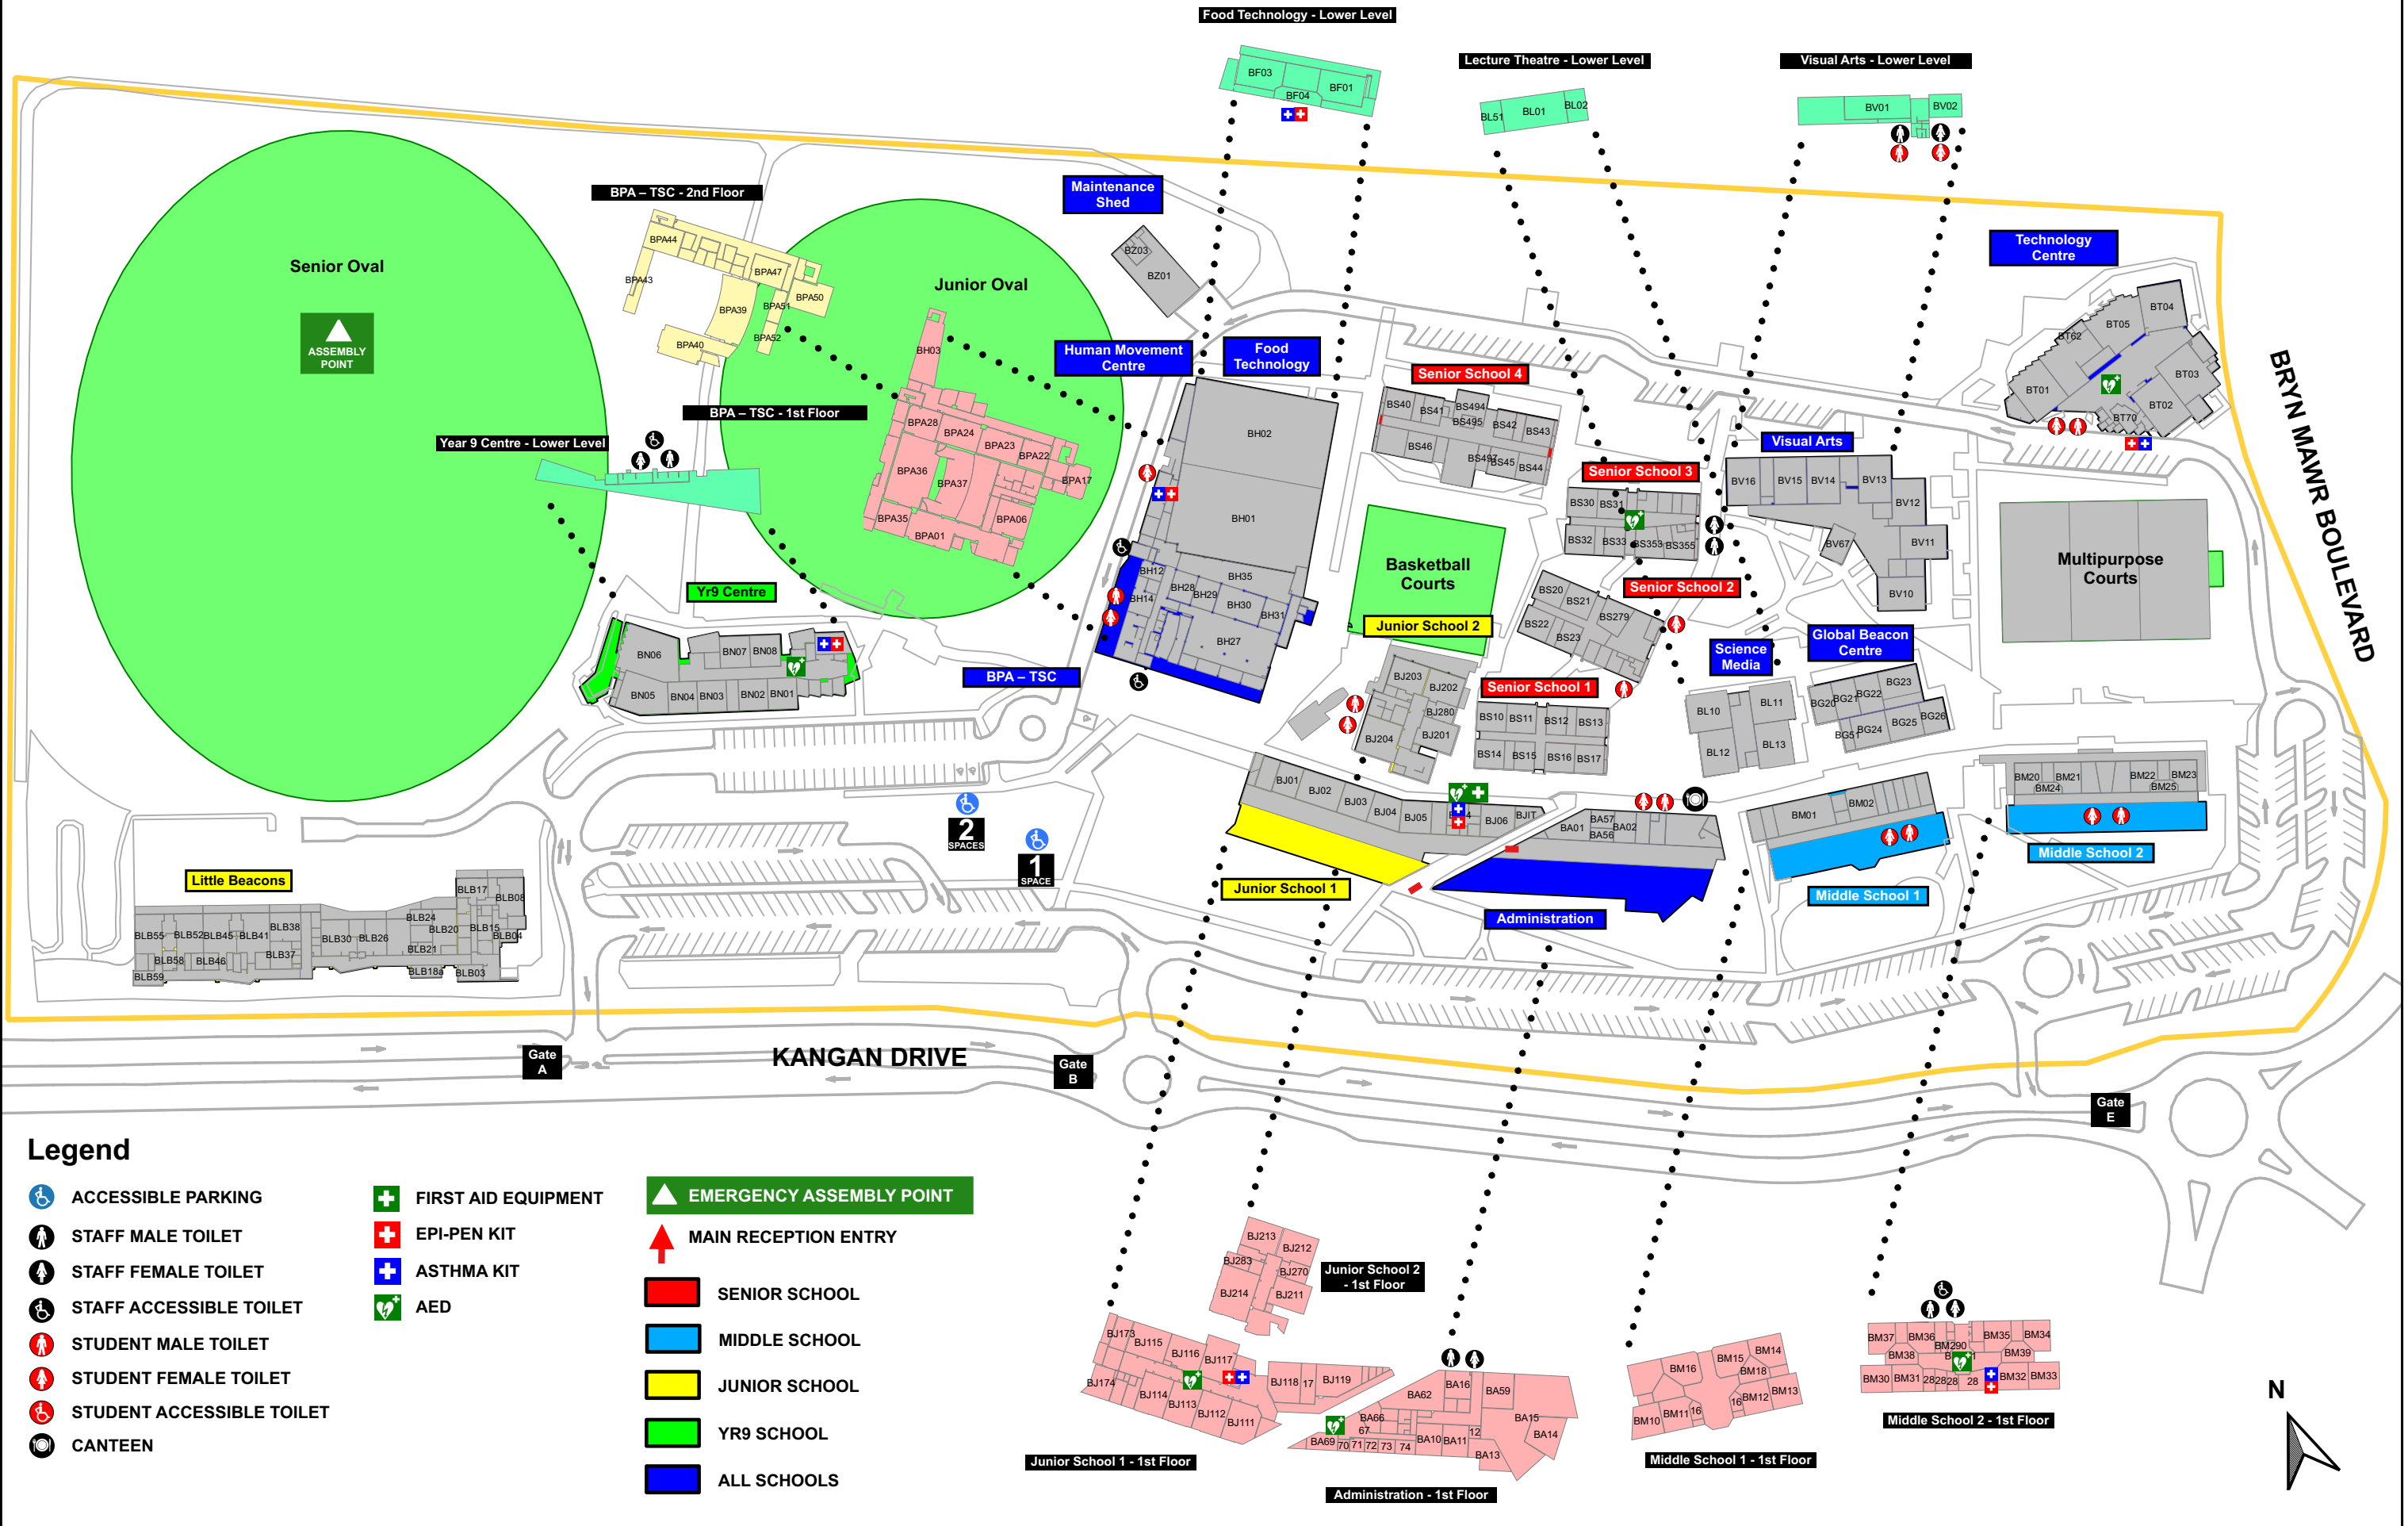

Berwick Campus

92 Kangan Dr, Berwick, VIC 3806

Community Map

Jun 2023

Legend

- | | | | | | |
|--|---------------------------|--|---------------------|--|--------------------------|
| | ACCESSIBLE PARKING | | FIRST AID EQUIPMENT | | EMERGENCY ASSEMBLY POINT |
| | STAFF MALE TOILET | | EPI-PEN KIT | | MAIN RECEPTION ENTRY |
| | STAFF FEMALE TOILET | | ASTHMA KIT | | SENIOR SCHOOL |
| | STAFF ACCESSIBLE TOILET | | AED | | MIDDLE SCHOOL |
| | STUDENT MALE TOILET | | | | JUNIOR SCHOOL |
| | STUDENT FEMALE TOILET | | | | YR9 SCHOOL |
| | STUDENT ACCESSIBLE TOILET | | | | ALL SCHOOLS |
| | CANTEEN | | | | |